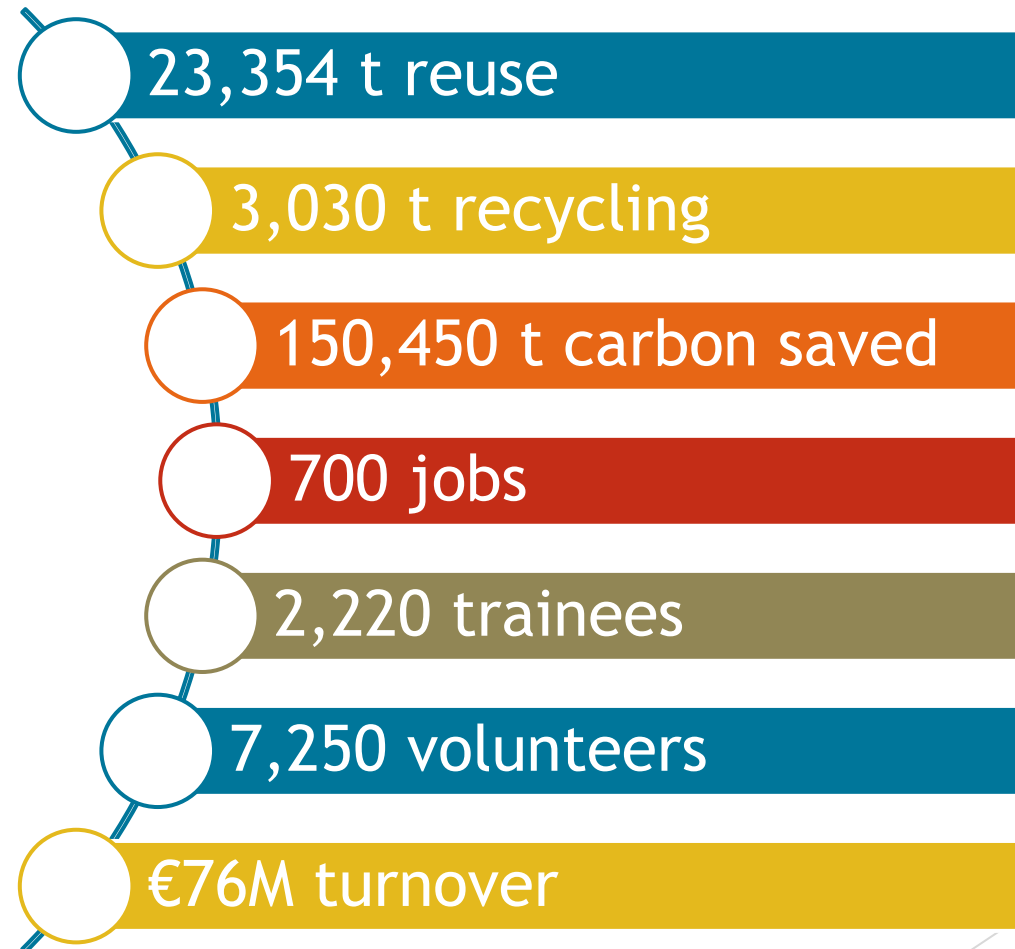

CRNI member reuse & recycling 2019